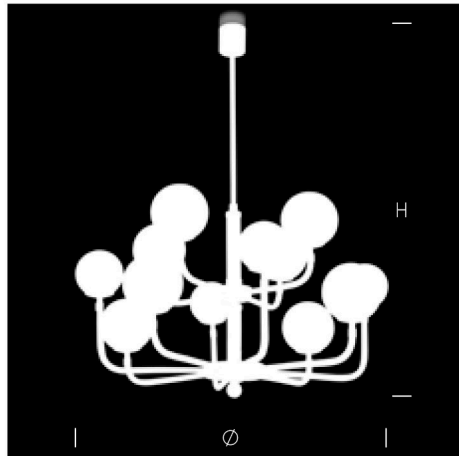

## Technical data

R	Ceiling cup
C	Chain
H	Height
Ø	Diameter
D	Depth
W	Width
	Bulb
	Weight
	Insulation class
	Frame Finishes

**K1** brushed gold

## General Specifications

CE IP20

P1025-KW

W 30 cm - H 160 cm - D 30 cm

G9 x 1 MAX 5W 2,5 KG

BD1025-8+4-KW

Ø 110 cm - H 135 cm

G9 12 x MAX 40W 20 KG